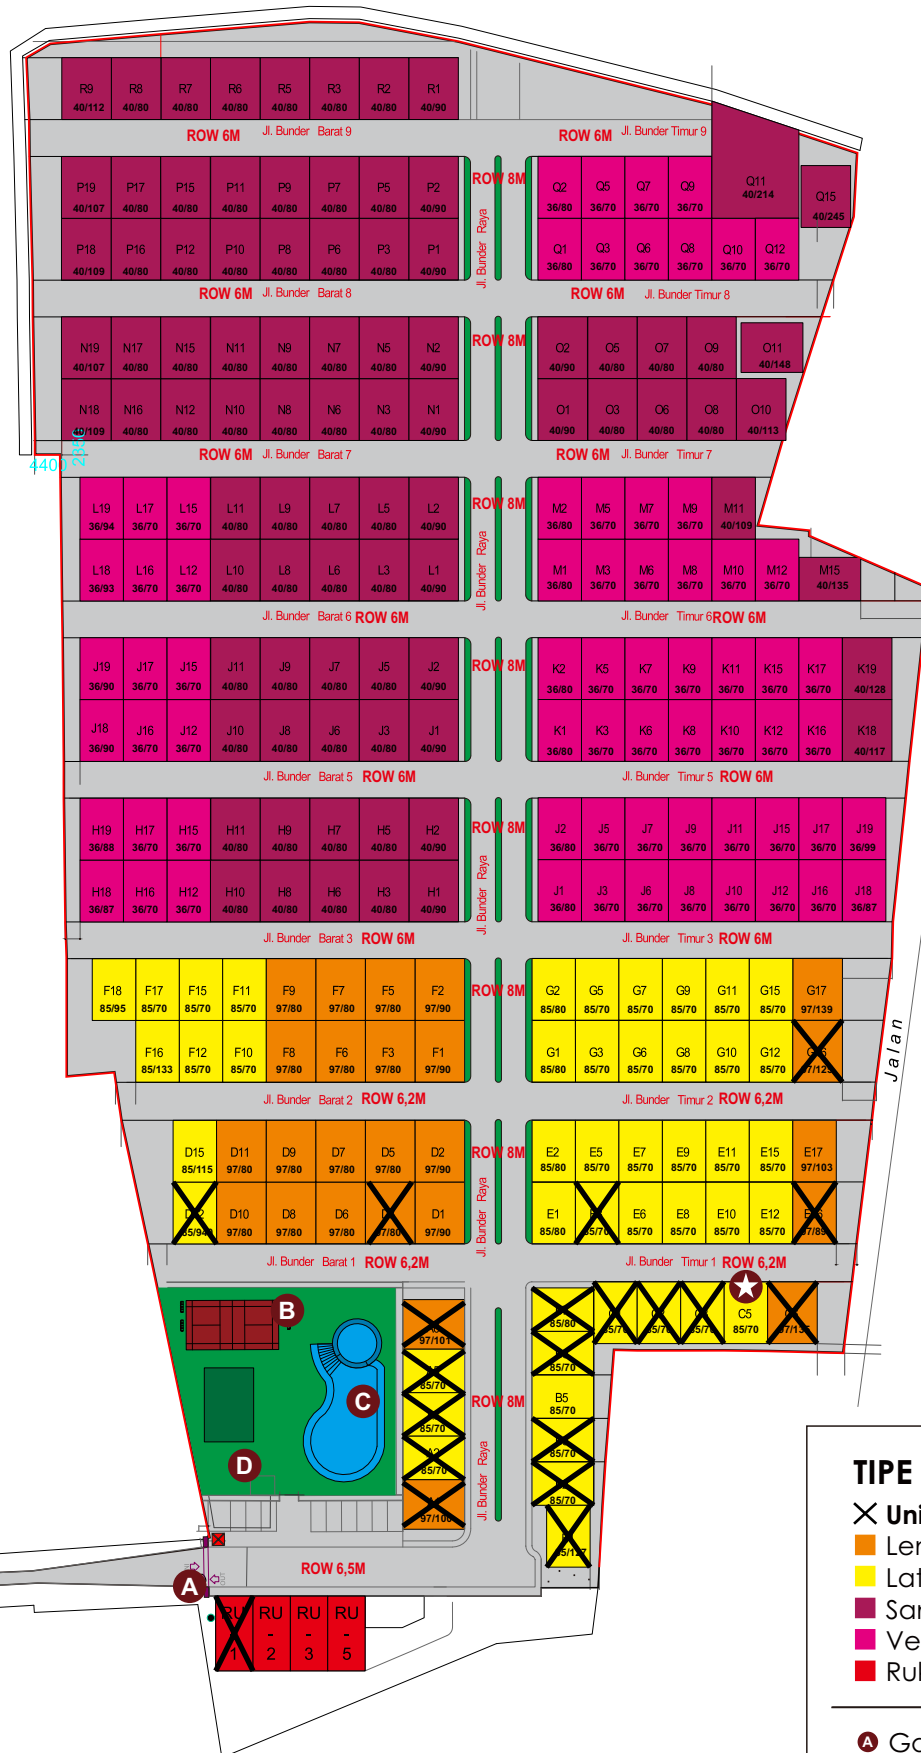

NEW BUNDER
RESIDENCES

Siteplan Unit Sold

TIPE

✕ Unit SOLD

- Lenueh 97/80
- Latimva 85/70
- Santana 40/80
- Velanu 36/70
- Ruko

- A Gate
- B Sport Area
- C Swimming Pool
- D Gazebo
- ★ Show Unit